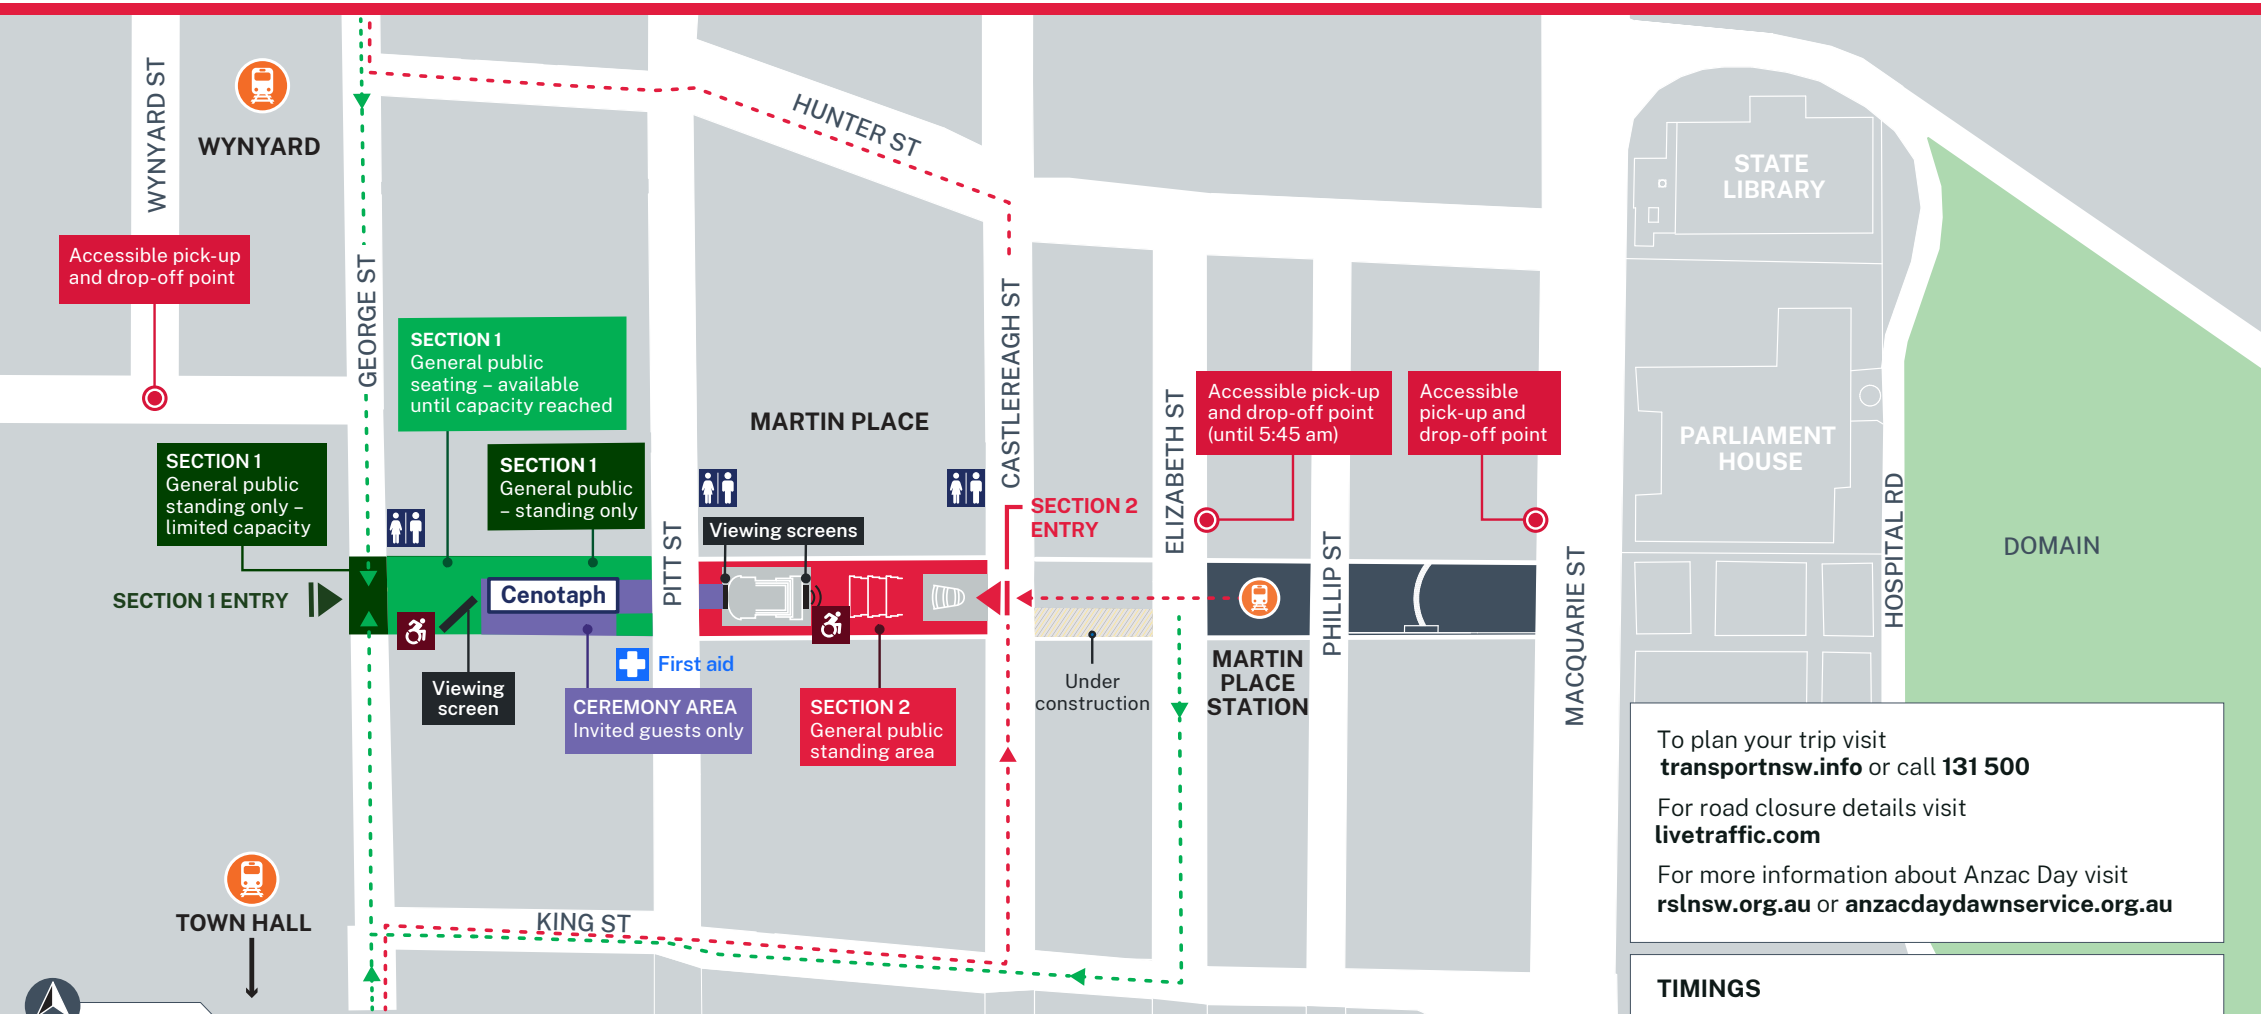

# Anzac Day Dawn Service public access map

25 April 2023

To plan your trip visit [transportnsw.info](https://transportnsw.info) or call 131 500  
 For road closure details visit [livetraffic.com](https://livetraffic.com)  
 For more information about Anzac Day visit [rslnsw.org.au](https://rslnsw.org.au) or [anzacdaydawnservice.org.au](https://anzacdaydawnservice.org.au)

**TIMINGS**  
 3:00 am - Doors open  
 4:00 am - Pre-ceremony  
 4:20 am - Ceremony commences  
 5:30 am - Ceremony concludes

**KEY**

- Section 1 suggested path of travel from public transport
- Section 2 suggested path of travel from public transport
- Accessible viewing area  
Registrations call 9228 4613 or email [accessibility@dpc.nsw.gov.au](mailto:accessibility@dpc.nsw.gov.au)
- Toilets/Accessible toilets
- First aid